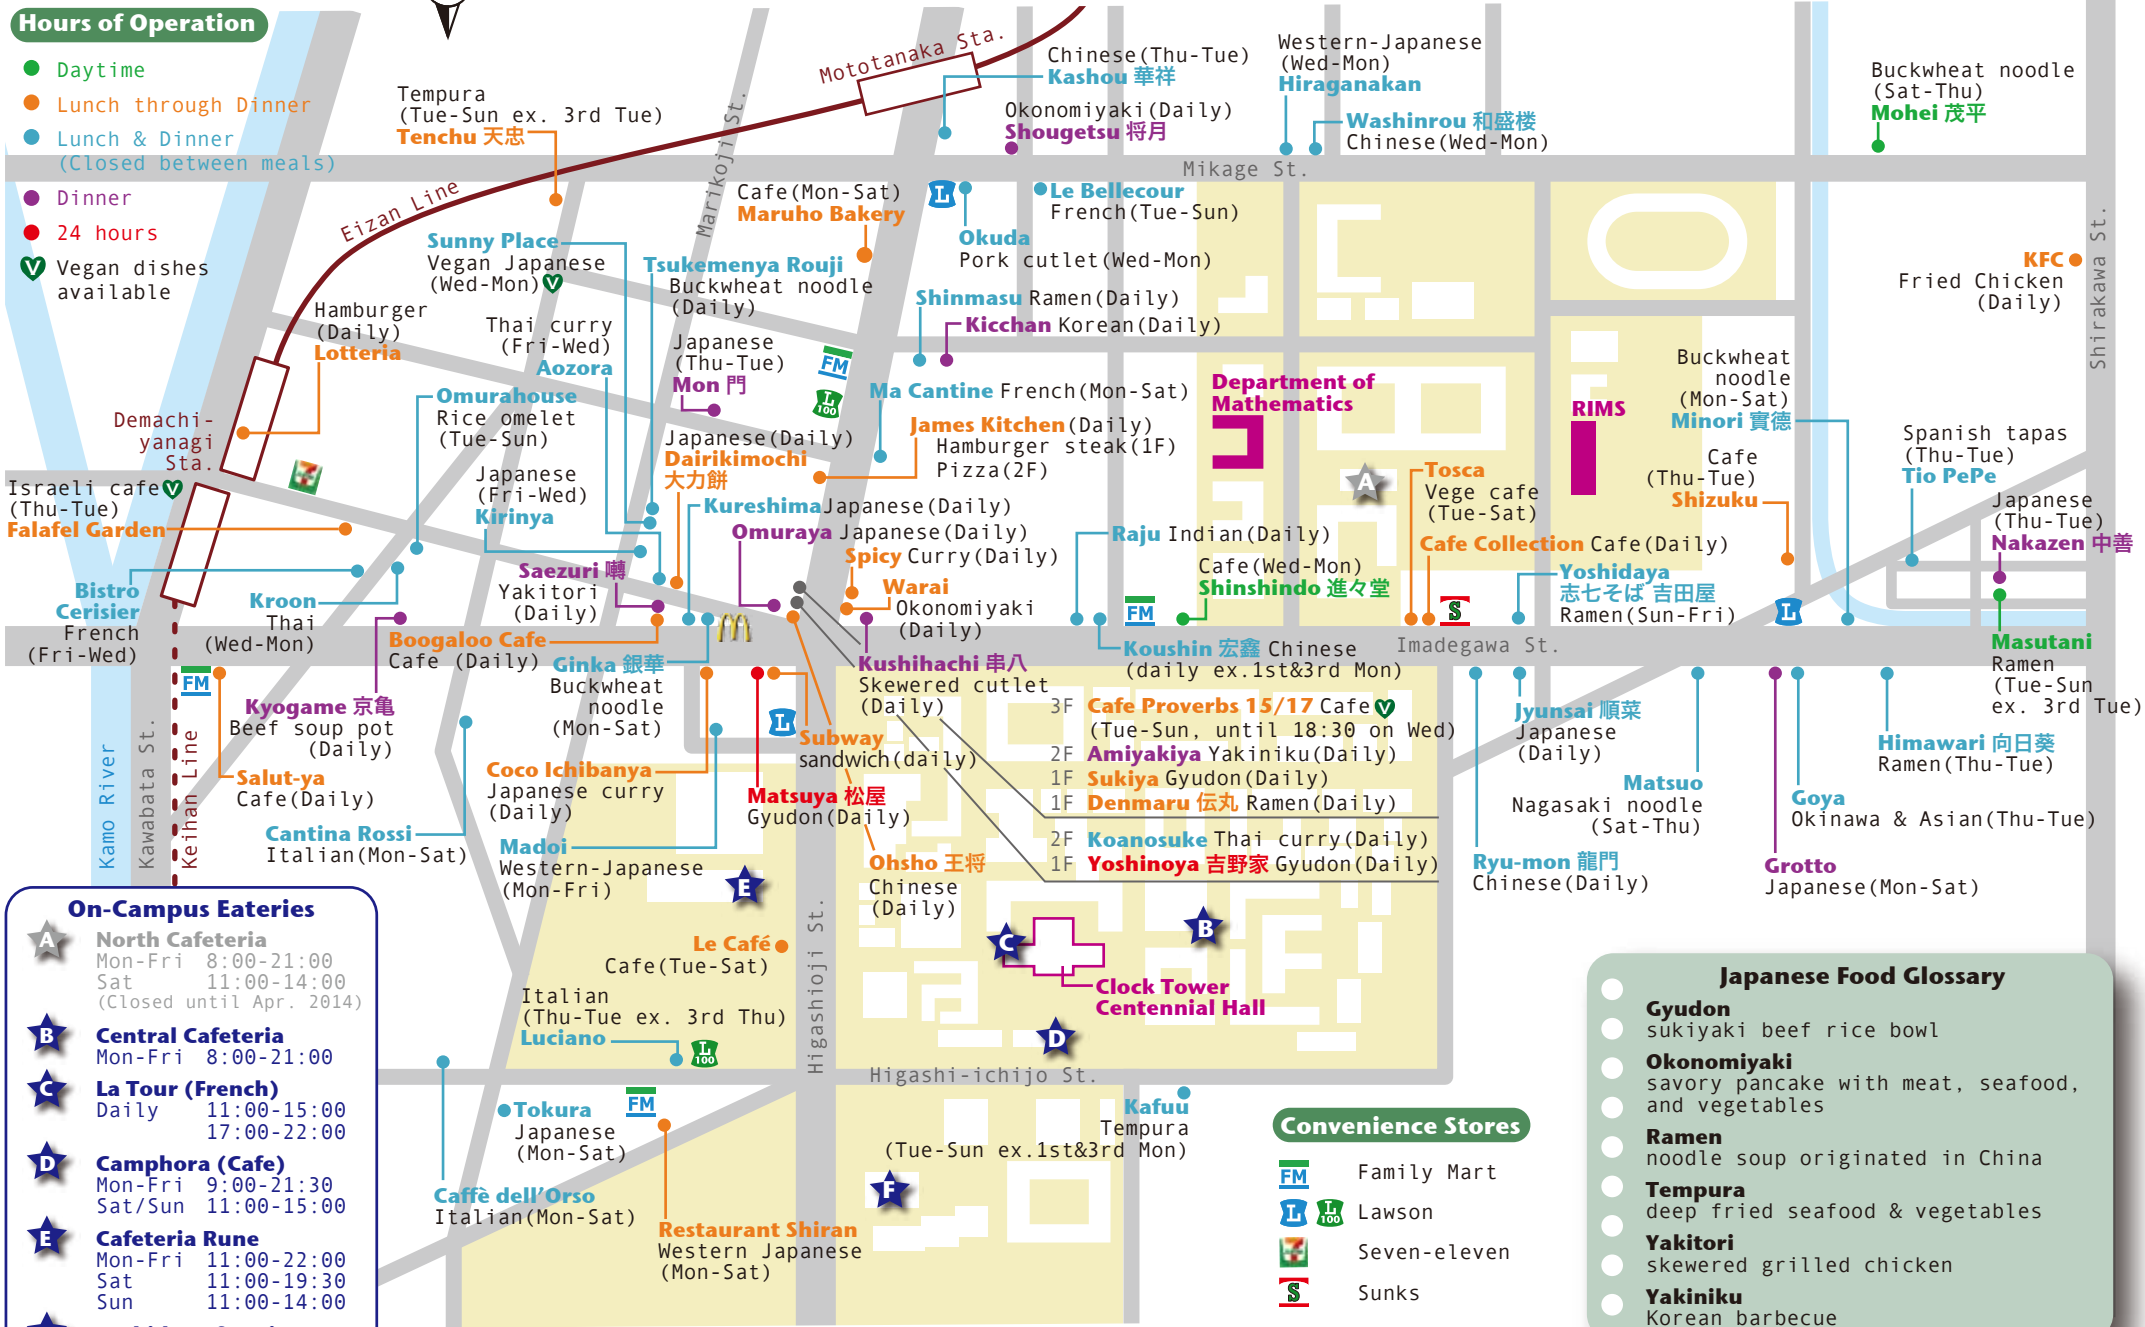

### Hours of Operation

- Daytime
- Lunch through Dinner
- Lunch & Dinner (Closed between meals)
- Dinner
- 24 hours
- ✓ Vegan dishes available

### On-Campus Eateries

- A North Cafeteria**  
Mon-Fri 8:00-21:00  
Sat 11:00-14:00  
(Closed until Apr. 2014)
- B Central Cafeteria**  
Mon-Fri 8:00-21:00
- C La Tour (French)**  
Daily 11:00-15:00  
17:00-22:00
- D Camphora (Cafe)**  
Mon-Fri 9:00-21:30  
Sat/Sun 11:00-15:00
- E Cafeteria Rune**  
Mon-Fri 11:00-22:00  
Sat 11:00-19:30  
Sun 11:00-14:00
- F Yoshida Cafeteria**  
Mon-Fri 11:00-15:30

### Convenience Stores

- FM** Family Mart
- L Lawson**
- 7-Eleven**
- S** Sunks

### Japanese Food Glossary

- **Gyudon**  
sukiyaki beef rice bowl
- **Okonomiyaki**  
savory pancake with meat, seafood, and vegetables
- **Ramen**  
noodle soup originated in China
- **Tempura**  
deep fried seafood & vegetables
- **Yakitori**  
skewered grilled chicken
- **Yakiniku**  
Korean barbecue